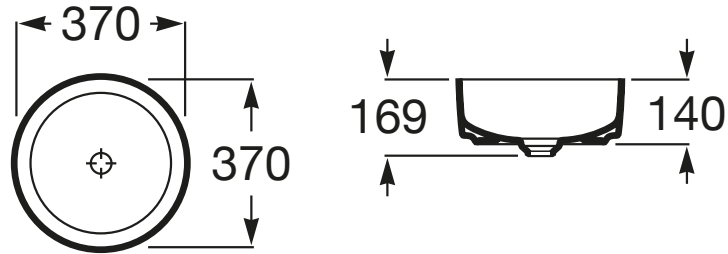

Bowl position: Central
 Installation type: Bowl / Overcountertop
 Material: FINECERAMIC ®
 Shape: Round
 Taphole configuration: No tapholes
 Trap: Not included
 Washbasin capacity (l): 11.2
 Waste: Included
 Weight (kg): 5.2
 Without overflow

Colours and finishes

How to obtain the reference number
 Replace the “..” with the desired finish code from the list below

	00 White
	62 Matt White
	63 Pearl
	64 Onyx
	65 Beige
	66 Coffee

Dimensions

Length: 370 mm.
 Width: 370 mm.
 Height: 140 mm.

Technical drawings

Waste for basin or bidet with vitreous china fix cover Ø 72

Cover included

Suitable for: Basin, Bidet

Type of cover: Porcelain open fixed

Waste diameter (mm): 72

This collection is a design proposal that blends into the bathroom space, where a great deal of thought has been given to the principles of saving, sustainability and integration in the technological conception of each item.